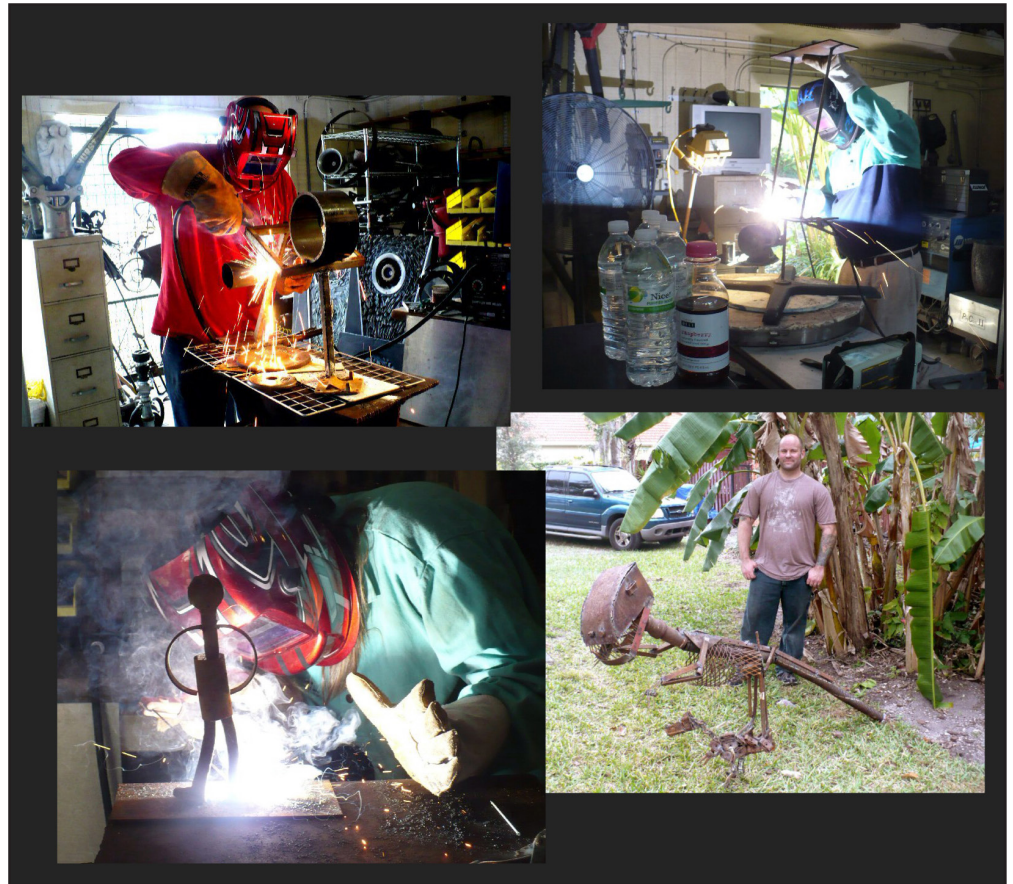

Weekend Workshop: Intro to Welding

crealdé
SCHOOL OF RT

A Sculpture Workshop with David Lee Cumbie, crealde.org

Saturday and Sunday, 10 am-4 pm

Studio 6

Crealdé Main Campus

Members \$275

Non-members \$295

#WKS16

Fall I Sessions:

October 22 and 23

November 19 and 20

Fall II Sessions:

December 17 and 18

January 7 and 8

Join this veteran welder in designing small sculptures over a weekend. Practice cutting and basic welding techniques, while creating artworks from found objects. No experience needed.

Produce original metalworks in the Crealdé foundry over the weekend, under the direction of veteran artist David Lee Cumbie, Sculpture Garden Curator and Sculpture Studio Manager

David Lee Cumbie is a prominent award-winning sculptor and active member of the Central Florida arts community for more than 30 years. At Crealdé, he directs the Sculpture Studio and Central Florida's only community-based bronze foundry. He also is the curator of the school's Contemporary Sculpture Garden.